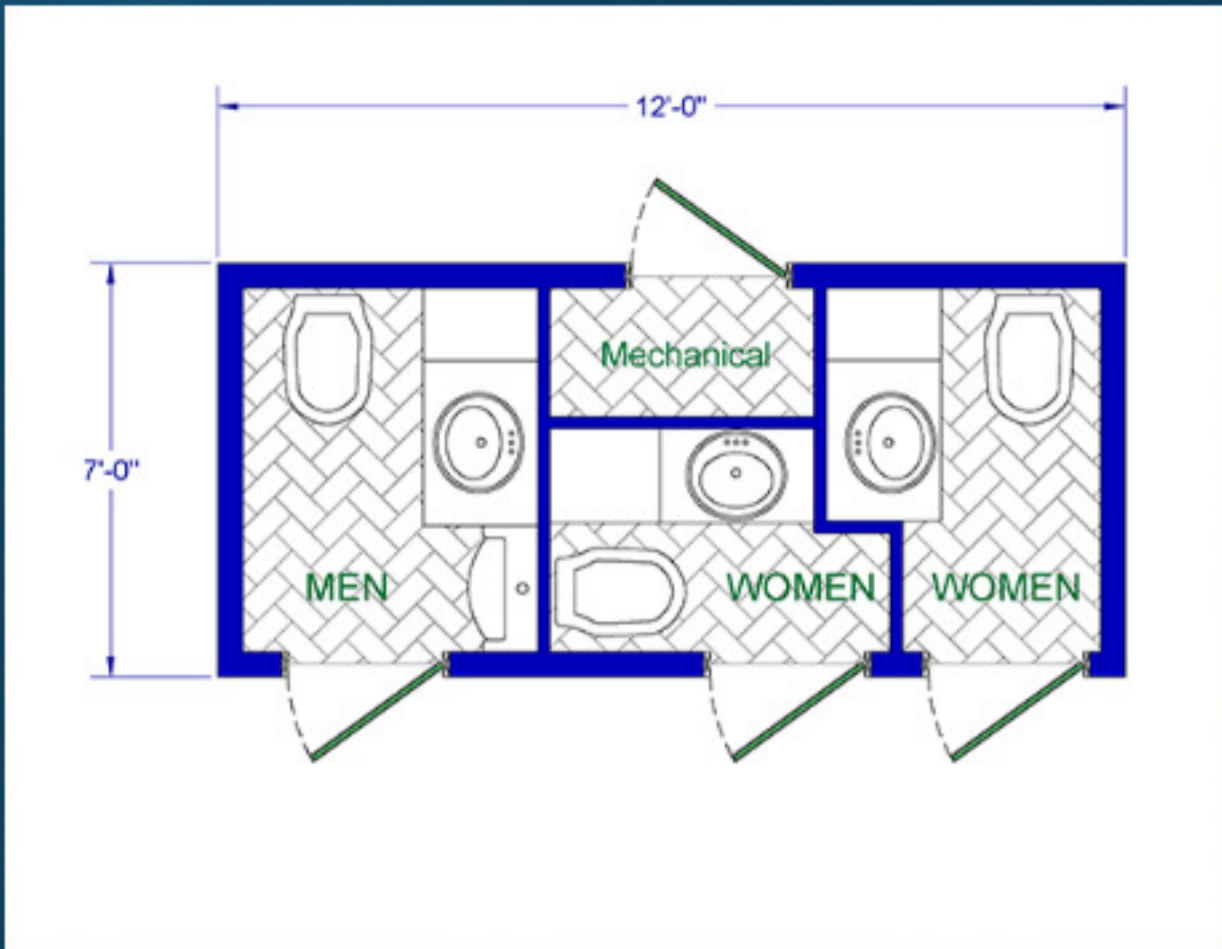

## 2 Female, 1 Male, 1 Urinal

MP3 / CD Player  
Surround Sound Speaker System  
Cherry Wood Cabinetry  
Granite Counter Tops  
Single Roll Toilet Paper Dispenser

Large Mirrors  
Custom Wood Wainscoting and Trim  
Discrete Trash Receptacles  
Towel and Soap Dispenser  
Hand Rails for Easy Access